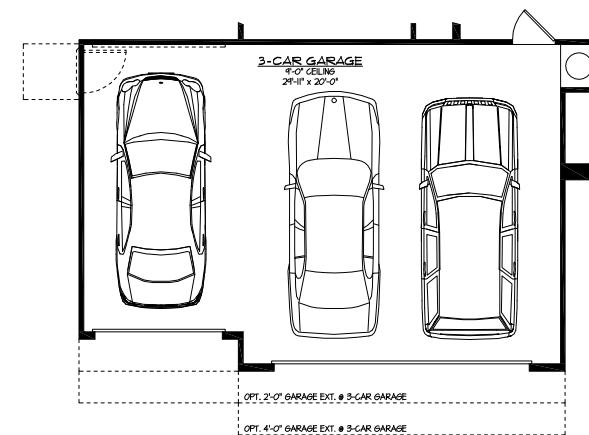

BELLA VILLAGIO

NEWPORT HOMES

Designed for Modern Living!

The Ivy - Plan 1864

Elevation 'A'

Elevation 'B'

Elevation 'C'

Floor plans, elevations, designs, materials and dimensions are subject to change without notice. Square footage and dimensions are estimated and may vary in actual construction. Floor plans and elevations are artist's conceptions and are not intended to show specific detailing.

BELLA VILLAGIO

NEWPORT HOMES

Designed for Modern Living!

The Ivy - Plan 1864 Floor Plan

OPT. WALK-IN SHOWER

OPT. BEDROOM 4

OPT. BEDROOM 4 w/ BATH 3

OPT. 3-CAR GARAGE