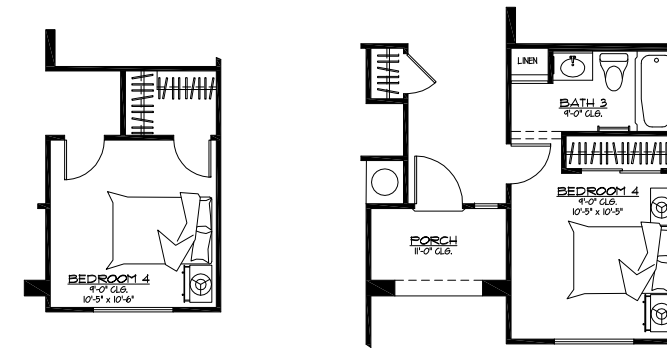

BELLA VILLAGIO

NEWPORT HOMES

Designed for Modern Living!

The Ivy - Plan 1864 Floor Plan

OPT. WALK-IN SHOWER

OPT. BEDROOM 4

OPT. BEDROOM 4 w/ BATH 3

OPT. 3-CAR GARAGE

602-538-0472
NewportHomesAZ.com

Floor plans, elevations, designs, materials and dimensions are subject to change without notice. Square footage and dimensions are estimated and may vary in actual construction. Floor plans and elevations are artist's conceptions and are not intended to show specific detailing.