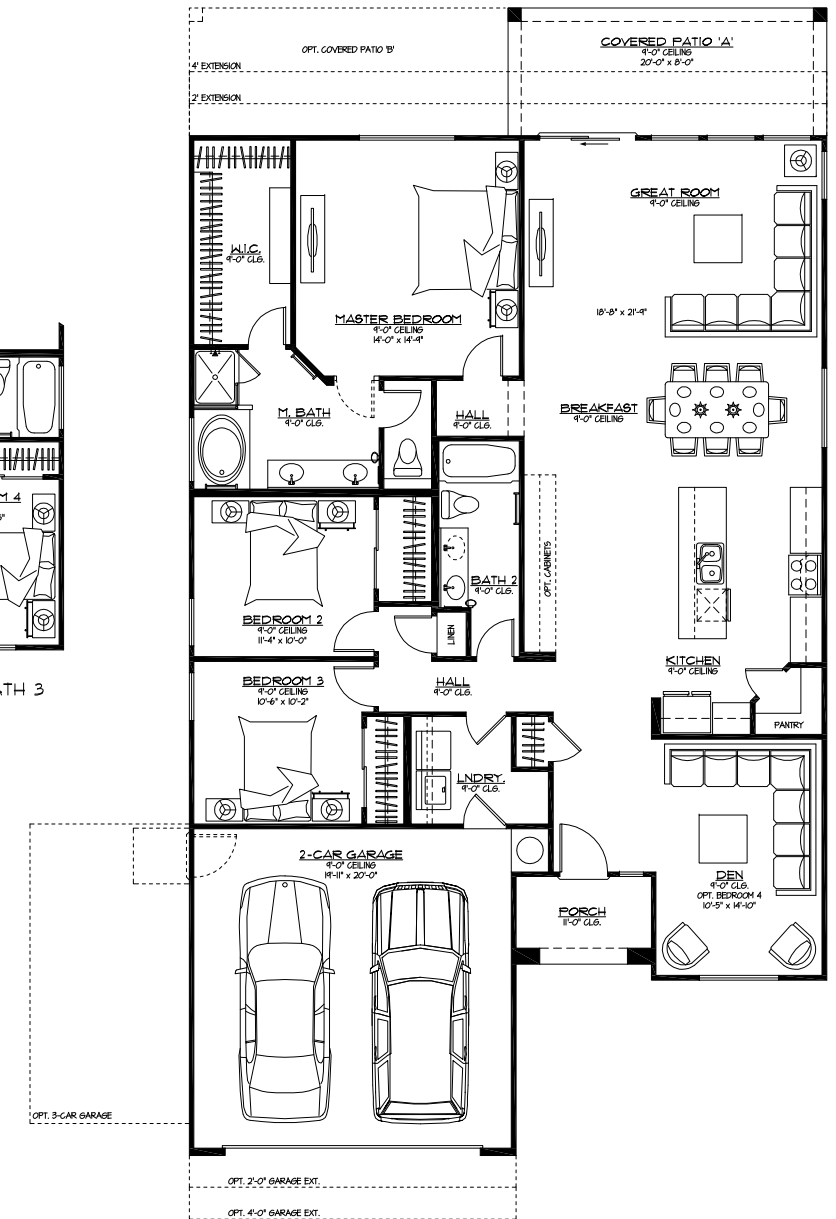

BELLA VILLAGIO

NEWPORT HOMES

Designed for Modern Living!

The Ivy - Plan 1864

Elevation 'A'

Elevation 'B'

Elevation 'C'

Floor plans, elevations, designs, materials and dimensions are subject to change without notice. Square footage and dimensions are estimated and may vary in actual construction. Floor plans and elevations are artist's conceptions and are not intended to show specific detailing.

BELLA VILLAGIO

NEWPORT HOMES

Designed for Modern Living!

The Ivy - Plan 1864 Floor Plan

OPT. WALK-IN SHOWER

OPT. BEDROOM 4

OPT. BEDROOM 4 w/ BATH 3

OPT. 3-CAR GARAGE

602-538-0472
NewportHomesAZ.com

Floor plans, elevations, designs, materials and dimensions are subject to change without notice. Square footage and dimensions are estimated and may vary in actual construction. Floor plans and elevations are artist's conceptions and are not intended to show specific detailing.