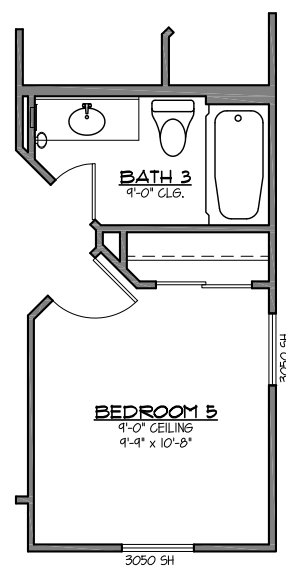

FLOOR PLAN
SCALE: 1/8" = 1'-0"

**OPT. BEDROOM 5 w/ BATH 3
w/ LIBRARY & POWDER**
SCALE: 1/8" = 1'-0"

PLAN 3503 (1-STORY 1,855 S.F.)
PECAN COVE
FINAL COUNTY, ARIZONA