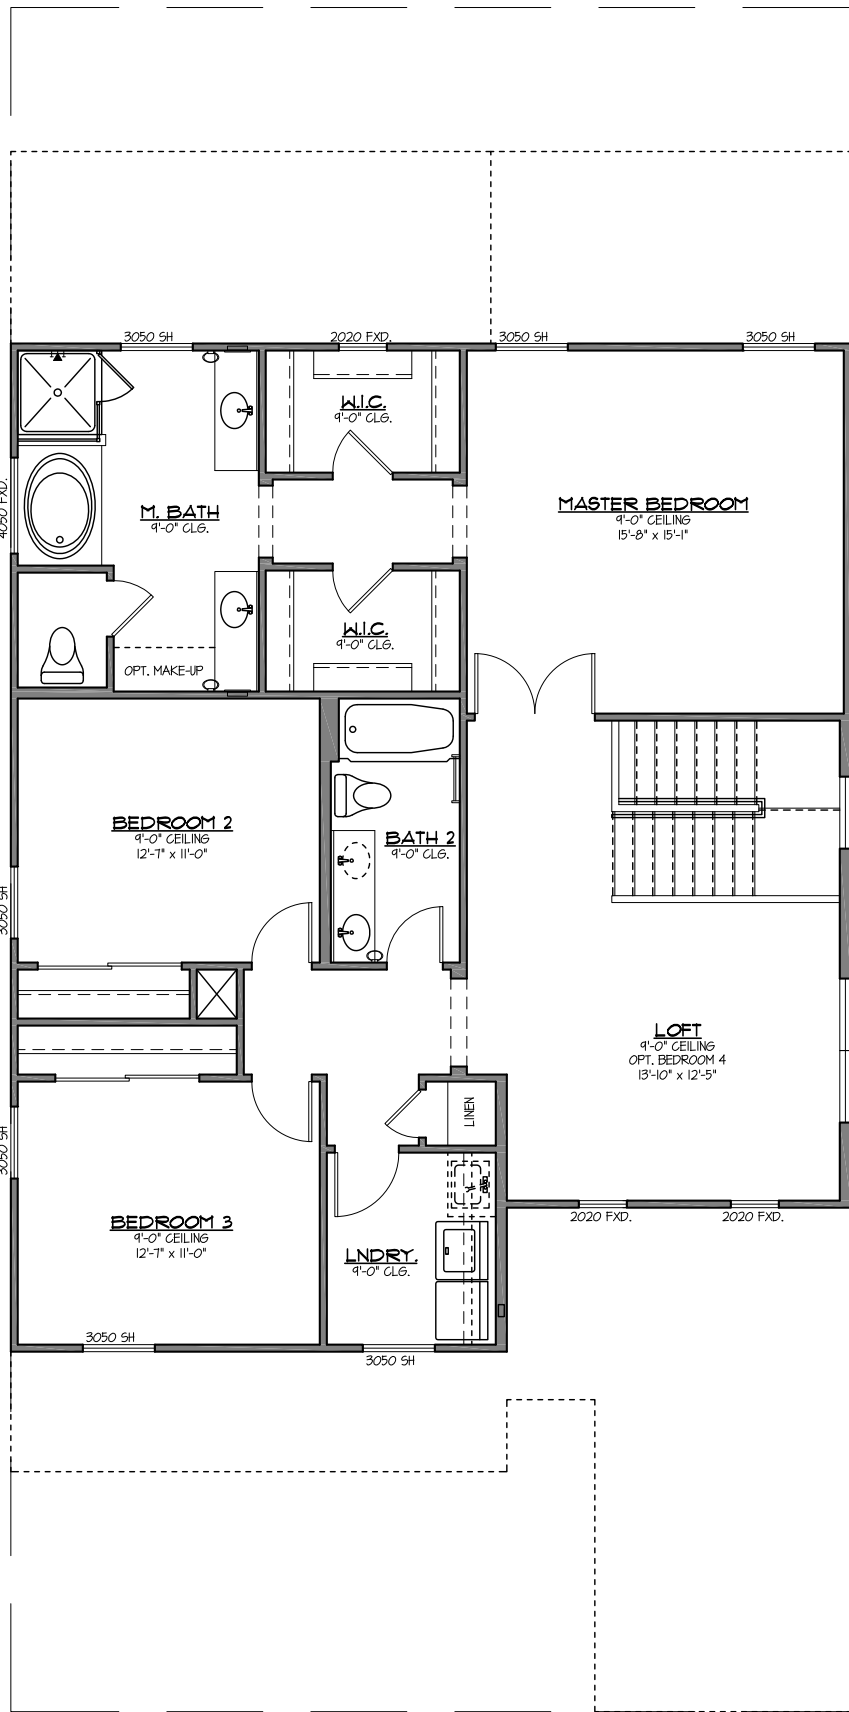

FIRST FLOOR PLAN

SCALE: 1/8" = 1'-0"

PLAN 3504 (2-STORY 2,569 S.F.)
PECAN COVE
 FINAL COUNTY, ARIZONA

**OPT. BEDROOM 4
ILO LOFT**
SCALE: 1/8" = 1'-0"

SECOND FLOOR PLAN
SCALE: 1/8" = 1'-0"