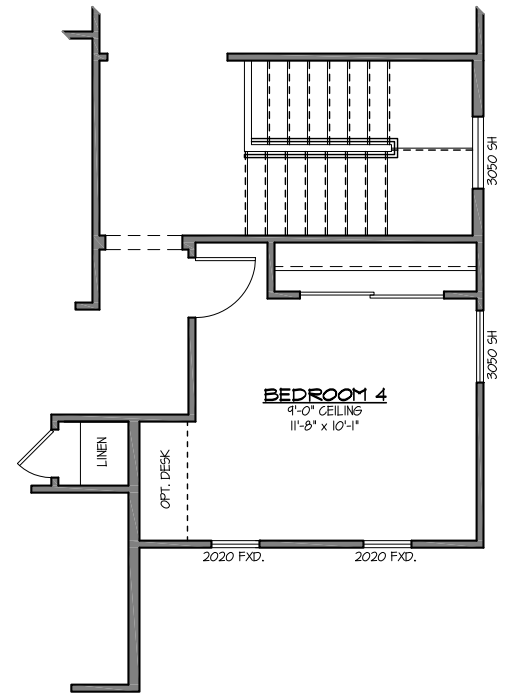

FIRST FLOOR PLAN

SCALE: 1/8" = 1'-0"

PLAN 3504 (2-STORY 2,569 S.F.)
PECAN COVE
 FINAL COUNTY, ARIZONA

**OPT. BEDROOM 4
ILO LOFT**
SCALE: 1/8" = 1'-0"

SECOND FLOOR PLAN
SCALE: 1/8" = 1'-0"